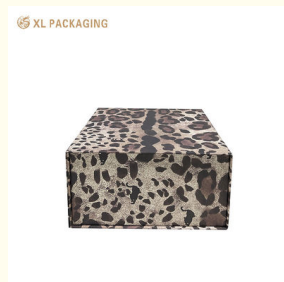

XL Packaging Custom Packaging Factory Wholesale Leopard Print Women Handbag Packaging Boxes Magnetic Folding Paper Box Red Clothing Box For Gifts

Our Product Introduction

for more products please visit us on custom-packagingbox.com

Product Specification

- Shape: Rectangle
- Surface Finish: Matte
- Material: Art Paper +card Board
- Printing Handling: Matt Lamination, Varnishing, Stamping, Embossing, Glossy Lamination, UV Coating, VANISHING, Gold Foil
- Color: Partone Color +CMYK
- Box Type: Foldable Gift Box
- Usage: Packaging
- Type Of Shipping: Express, Air, Train, Sea Shipping
- Product Style: For High Market
- Highlight: **Clothing Magnetic Folding Gift Box, Red Magnetic Folding Gift Box, Foldable Handbag Packaging Boxes**

More Images

Product Description

Wholesale Leopard Print Women Handbag Packaging Boxes Magnetic Folding Paper Box Red Clothing Box For Gifts

Do you need to customize printed Folding Box ? Click to obtain a detailed quotation including material/process/duration. Click to apply for free samples (only need to pay for shipping).