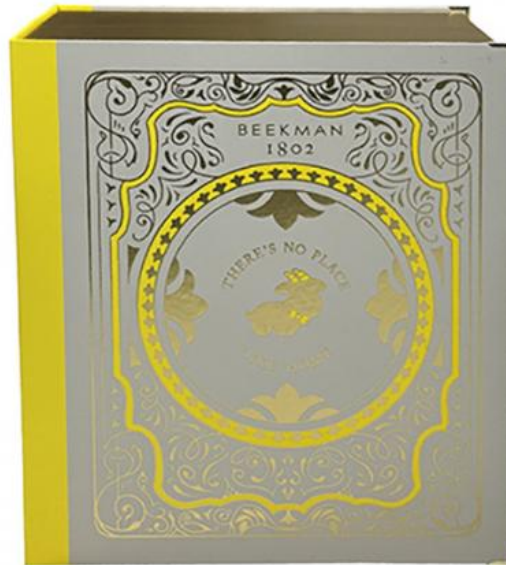

Custom Box Design	Rigid Boxes/ Perfume Boxes/ Watch Boxes/ Chocolate Boxes/ Wine Boxes Foldable Boxes/ Cosmetics Boxes/ Round Boxes/ Book Shaped Boxes/ Lid & Base Boxes/Advent Calendar Boxes/ Custom Gift Boxes
Surface Disposal	Matt/Glossy Lamination, Embossing, Texture, Gold/Silver Hot Stamping, Varnishing, Spot UV etc.
Boxes Accessories	PVC or PET tray, EVA, Foam, Velvet, Flocking inserts, Cardboard/Hardboard tray, Button Closure,Drawstring, Eyelet, Ribbon/Stain/Grosgrain/Nylon
Payment	50% deposit in advance, 50% balance against B/L.
QC	3 times from material selection,100% inspection for mass goods.
Certificate	ISO certificate, Disney, Sedex, FSC .

XL PACKAGING