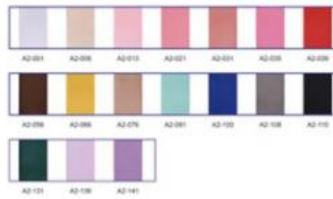

 XL PACKAGING

 XL PACKAGING

CMYK or PANTONE

Blue Red yellow Black (Be used for the printing of varied colors)

Surface Paper you can choose

Polyester Grosgrain ribbon n ribbon

Polyester satin ribbon

Folding Gift Box