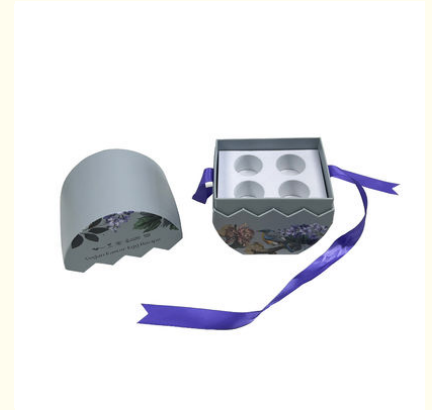

# XL Packaging Custom Custom Gift Box Packaging Factory Custom Easter Candy Gift Box Creative Egg Shaped Printing Art Paper Candy Chocolate Box Nail Polish Packaging

Our Product Introduction

for more products please visit us on [custom-packagingbox.com](http://custom-packagingbox.com)

## Product Specification

- Features: Eco Friendly
- Box Type: Lid Base Box
- Size: Customer Provide
- MOQ: 1000pcs
- Production Time: 15-20days
- Packaging: Egg Shape Gift Box
- Highlight: **Custom Easter candy gift box, Art Paper Candy Chocolate Box**