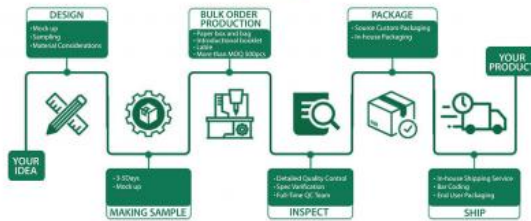

 XL PACKAGING

CMYK or PANTONE

Blue Red yellow Black (Be used for the printing of varied colors)

Surface Paper you can choose

Polyester Grosgrain ribbon n ribbon

Polyester satin ribbon

HOW TO CUSTOMIZED??

BRAND COOPERATION