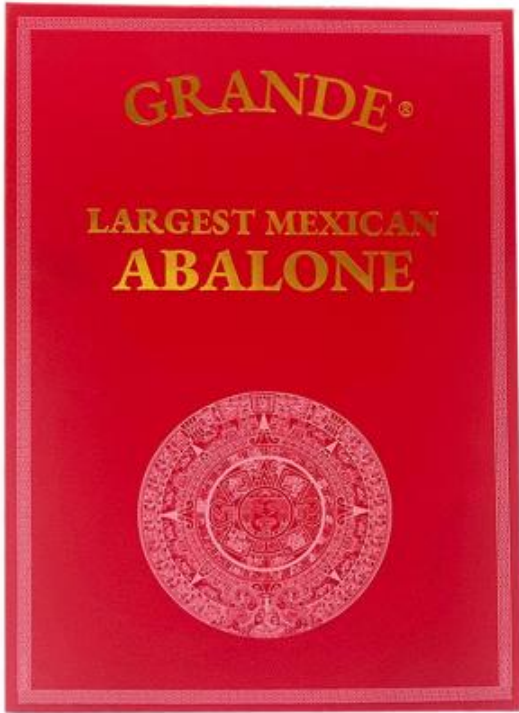

Looking for reliable custom packaging? Contact us now to get a tailored quote. Contact us for any interests.

Product Description

Item	Custom Logo Customize Magnetic Box With Silk tray
Size	L*W*H
Printing	Offset printing
Color Printing	Pantone colors(PMS)
Surface Disposal	Gold/Silver Hot Stamping, Varnishing, Spot UV etc.
Boxes Accessories	Flocking inserts, Cardboard/Hardboard tray, Button Closure,
MOQ	1,000pcs
Artwork Formats	AI, PDF, CDR, ETC are welcomed
Packaging	Standard Export Carton
Sample Time	5-7 days for Advent Calendar Box
Production lead time:	20 days for Advent Calendar Box
Payment	30% deposit in advance, 70% balance against B/L.
QC	3 times from material selection, 100% inspection for mass goods.
Certificate	ISO certificate, Disney, Sedex, FSC .