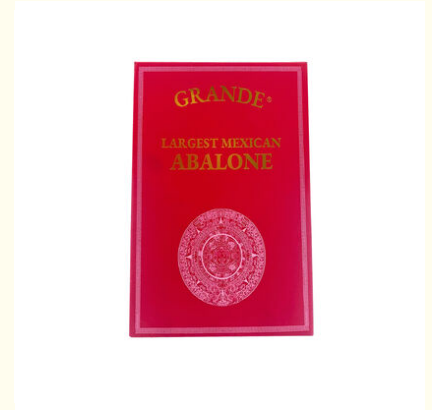

XL Packaging Custom Packaging Box Factory Magnet Gift Box With Silk Fabric Tray Perfume Skincare Cosmetic Gift Box

Our Product Introduction

for more products please visit us on custom-packagingbox.com

Basic Information

Product Specification

- Size: Customized
- Shape: Double Door
- Sample Time: 5-7 Days
- Design: Floral
- Color: Partone Color +CMYK
- Printing: Full Color Printing
- Embellishments: Foil Stamping, Embossing
- Keyword: Star Shape Paper Box For Skin Care
- Theme: Advent Calendar
- Product Type: Packaging Box
- Function: Holiday Gift Set
- Small Drawer Quantity: 24pcs Drawer Boxes
- Printing Handling: Matte Lamination